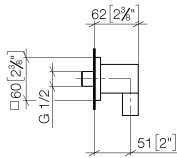

Wall elbow - Brushed Chrome

IMO

28 450 980

- 3/8" shower outlet
- rosette 60 x 60 mm
- 1/2" connection

Intrinsic protection against back flow.

Fits: IMO, MEM, CL.1, CYO

	Brushed Chrome	28 450 980-93
	Chrome	28 450 980-00
	Brushed Platinum	28 450 980-06
	Platinum	28 450 980-08
	Durabrand (23kt Gold)	28 450 980-09
	Dark Chrome	28 450 980-19
	Brushed Light Gold	28 450 980-27
	Brushed Durabrand (23kt Gold)	28 450 980-28
	Matte Black	28 450 980-33
	Brushed Champagne (22kt Gold)	28 450 980-46
	Champagne (22kt Gold)	28 450 980-47
	Brushed Dark Platinum	28 450 980-99

28 450 980

mm [inches]

Flow rate chart

Certificates

Belgaqua_22_280_2 WRAS_2310091. IAPMO_4976 (2). WRAS_1807022.
7_7.

28 450 980

Parts for other finishes can be found here: [Chrome](#)

Spare parts list

No.	Item Number	Name	Quantity used	Delivery time
1	09 16 01 014 90	ring	1	2
2	90 23 01 141 00 90	back-flow preventer	1	2
3	09 24 03 116 20 90	nipple	1	2
4	09 14 10 008 90	seal	1	2
5	09 14 10 142 90	seal	1	2
6	09 30 30 054 90	screw	1	2
7	09 31 11 026 90	pin	1	2
8	09 27 82 006-93	rosette	1	20
9	09 11 03 046-93	connection	1	20
10	09 31 11 005 90	pin	1	2
11	90 14 10 077 00 90	seal	1	2
12	09 24 03 107 20 90	nipple	1	2
13	90 21 02 069 00-93	cover	1	-